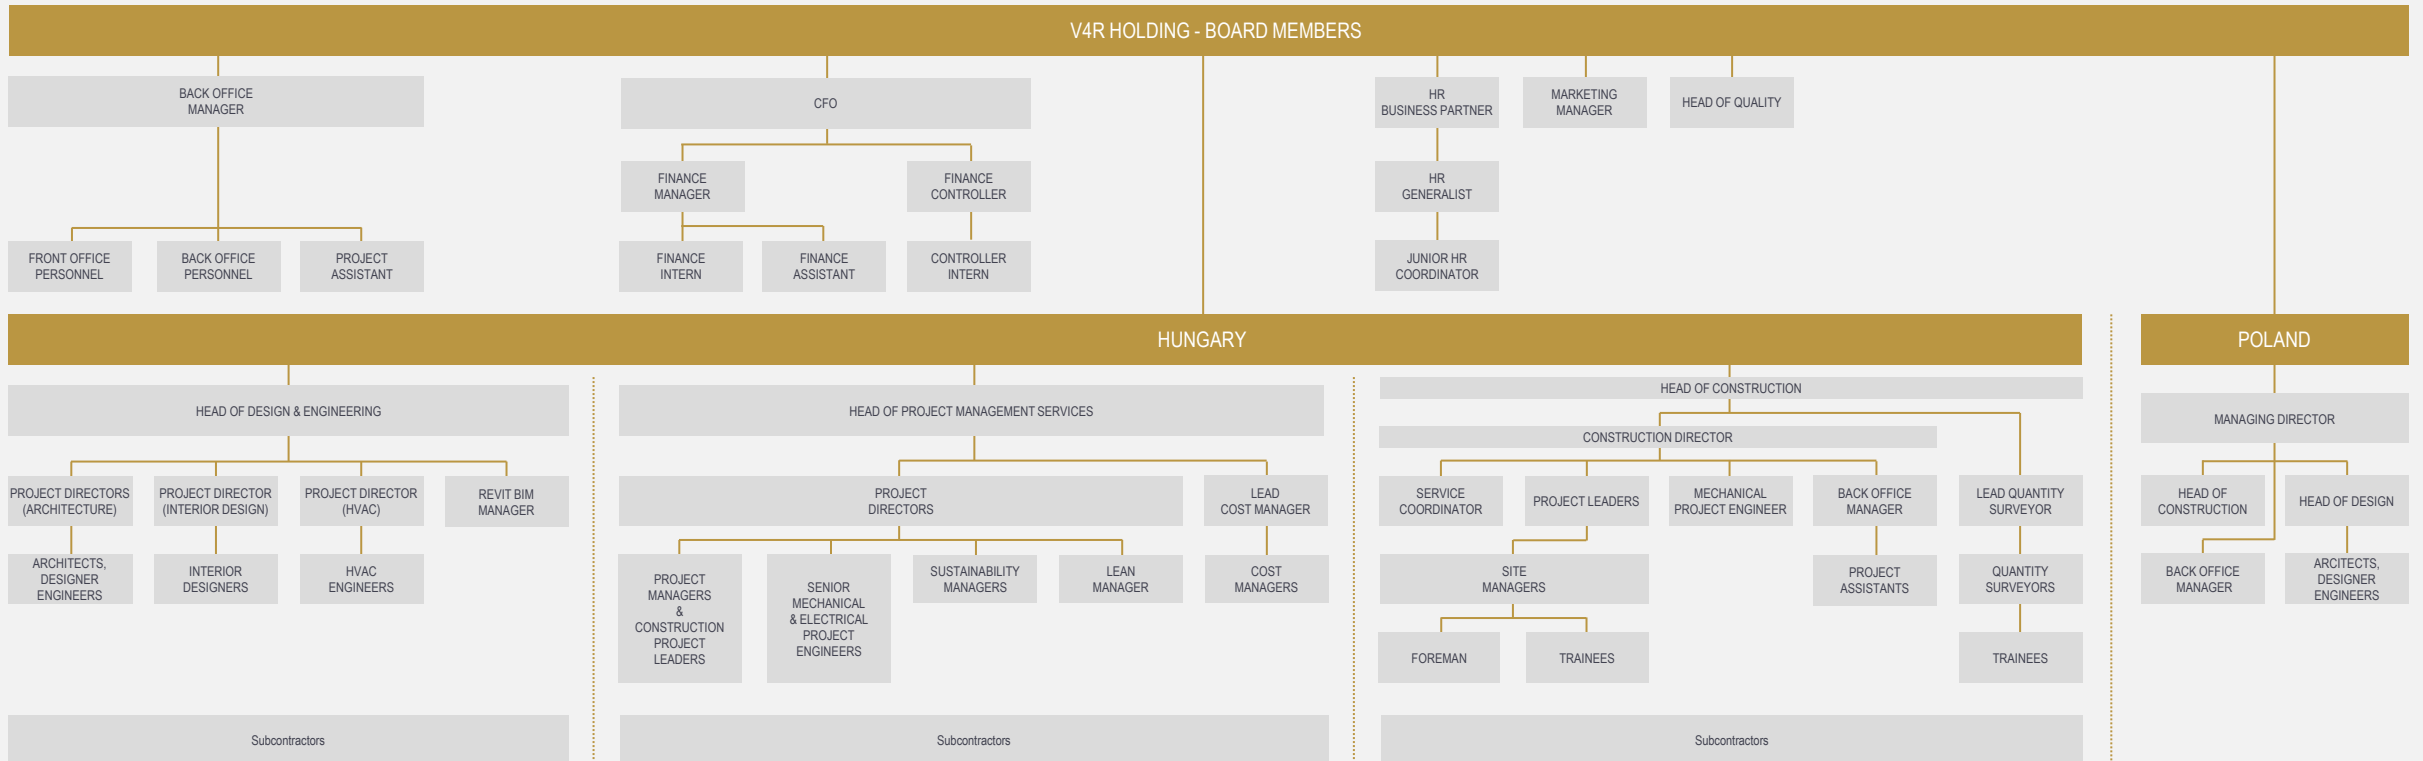

LEAN Construction Management...

We are local players with global mindset...

- Establishment of LEAN tools and procedures for the project
- LEAN in design – Methods and Status check follow-up
- LEAN construction training
- Project diagnosis - TAKT planning
- Alignment of the reporting system and the key figures
incl. set up of key figures for measuring effectiveness and efficiency (KPI)
- Design of the LPS-type collaborative management tool
(KPI, Obeya, works managing)
- On site implementation - Training, collaborative workshops,
LPS tool implementation
- Dashboard implementation on site

Organigram...

We are local players with global mindset...

Sectors...

We are local players with global mindset...

Office

Retail & Hospitality

Industrial

Public & Residential