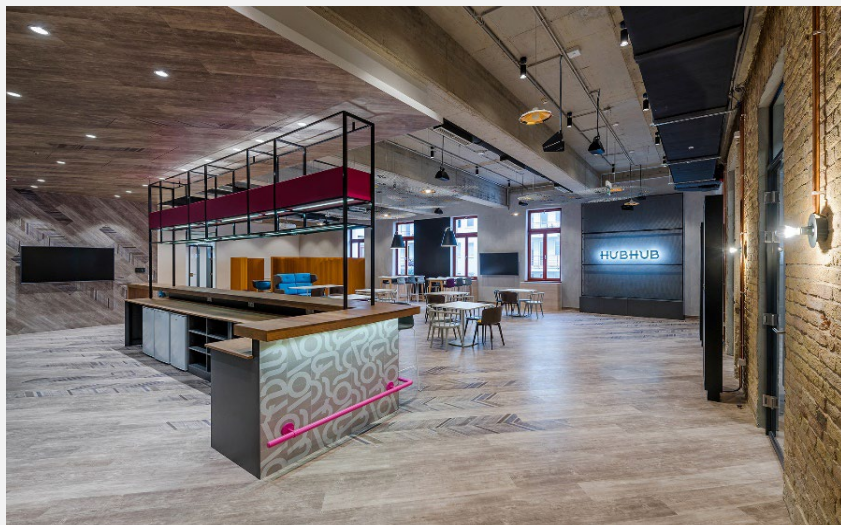

Office

We are local players with global mindset...

HubHub Office

Budapest

- > Size: 2 800 sqm
- > Service: General construction
- > Client: HB Reavis
- > Location: H-Budapest-VI.