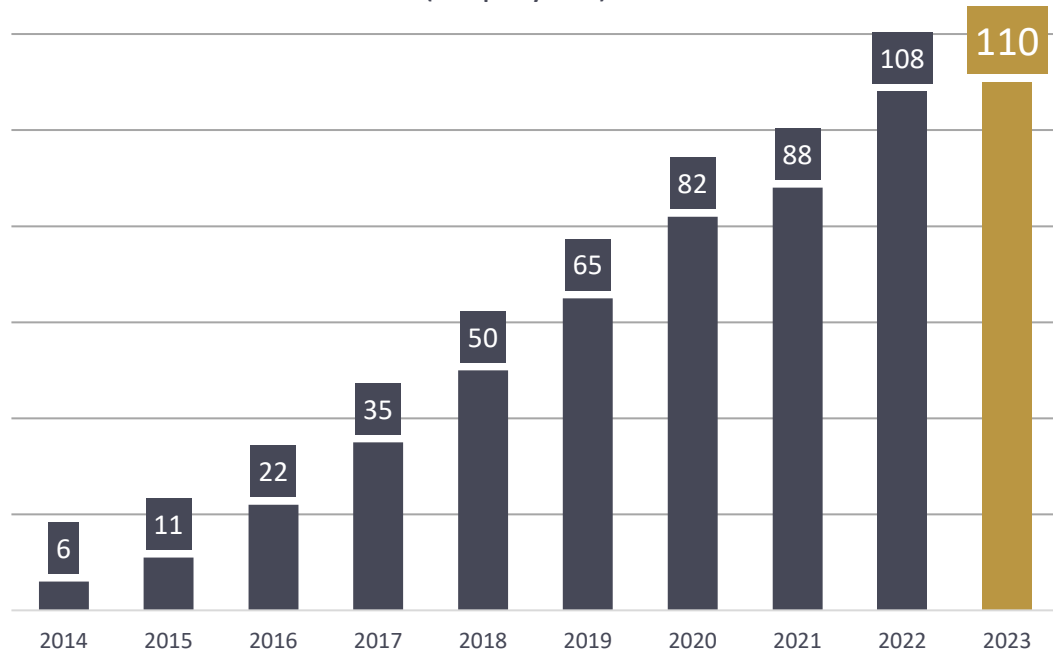

Growth...

We are local players with global mindset...

HEADCOUNT
(employees)

TURNOVER
(Million EUR)

Presence & projects...

We are local players with global mindset...

-  V4R offices
-  V4R projects

Worldwide partnership...