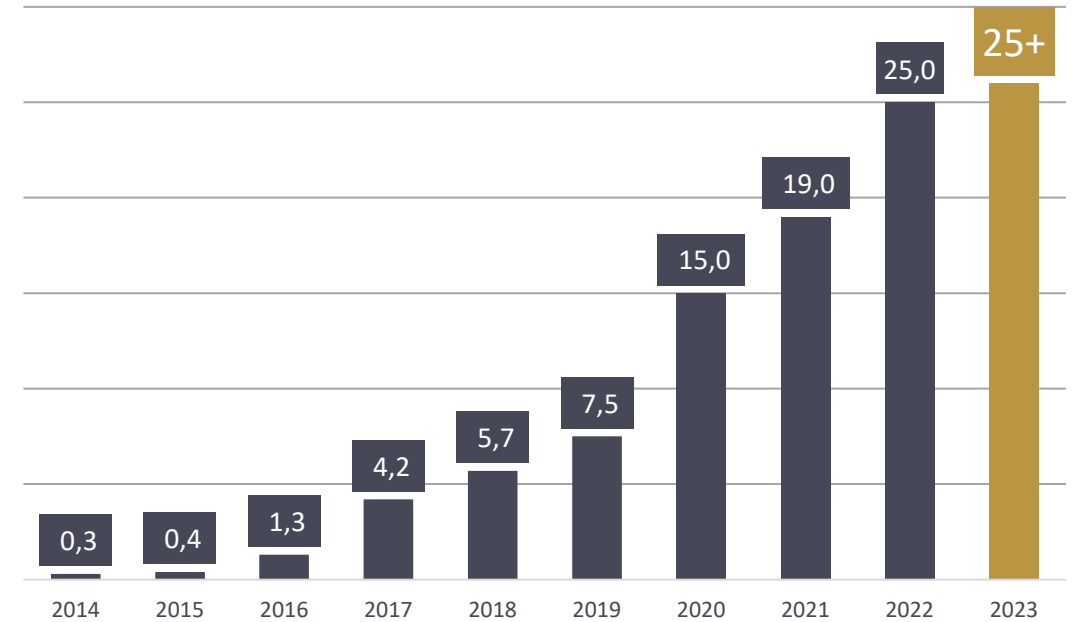

Growth...

We are local players with global mindset...

HEADCOUNT
(employees)

TURNOVER
(Million EUR)

Presence & projects...

We are local players with global mindset...

-  V4R offices
-  V4R projects

Worldwide partnership...